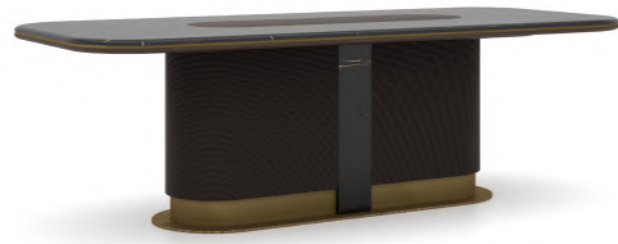

AMBER Table
240 x 105 h 75 cm | 94.5 x 41.3 h 29.5 inc
Materiel Details:
Wood : Figured Walnut H.004
Marble : Sahara Noir
Metal : Antique Brass Medium