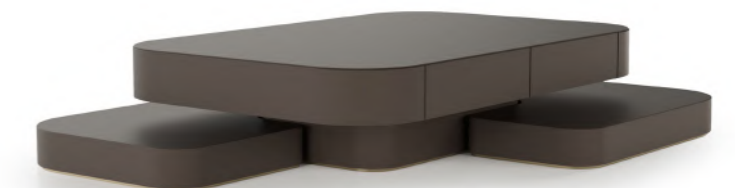

NOVA Coffee Table

190 cm x 150 cm h 35 cm | 74.8" x 59" h 13.8"

Materiel Details:
Wood: Oak M - 006
Lacquered: 8019
Metal: Antique Brass Dark